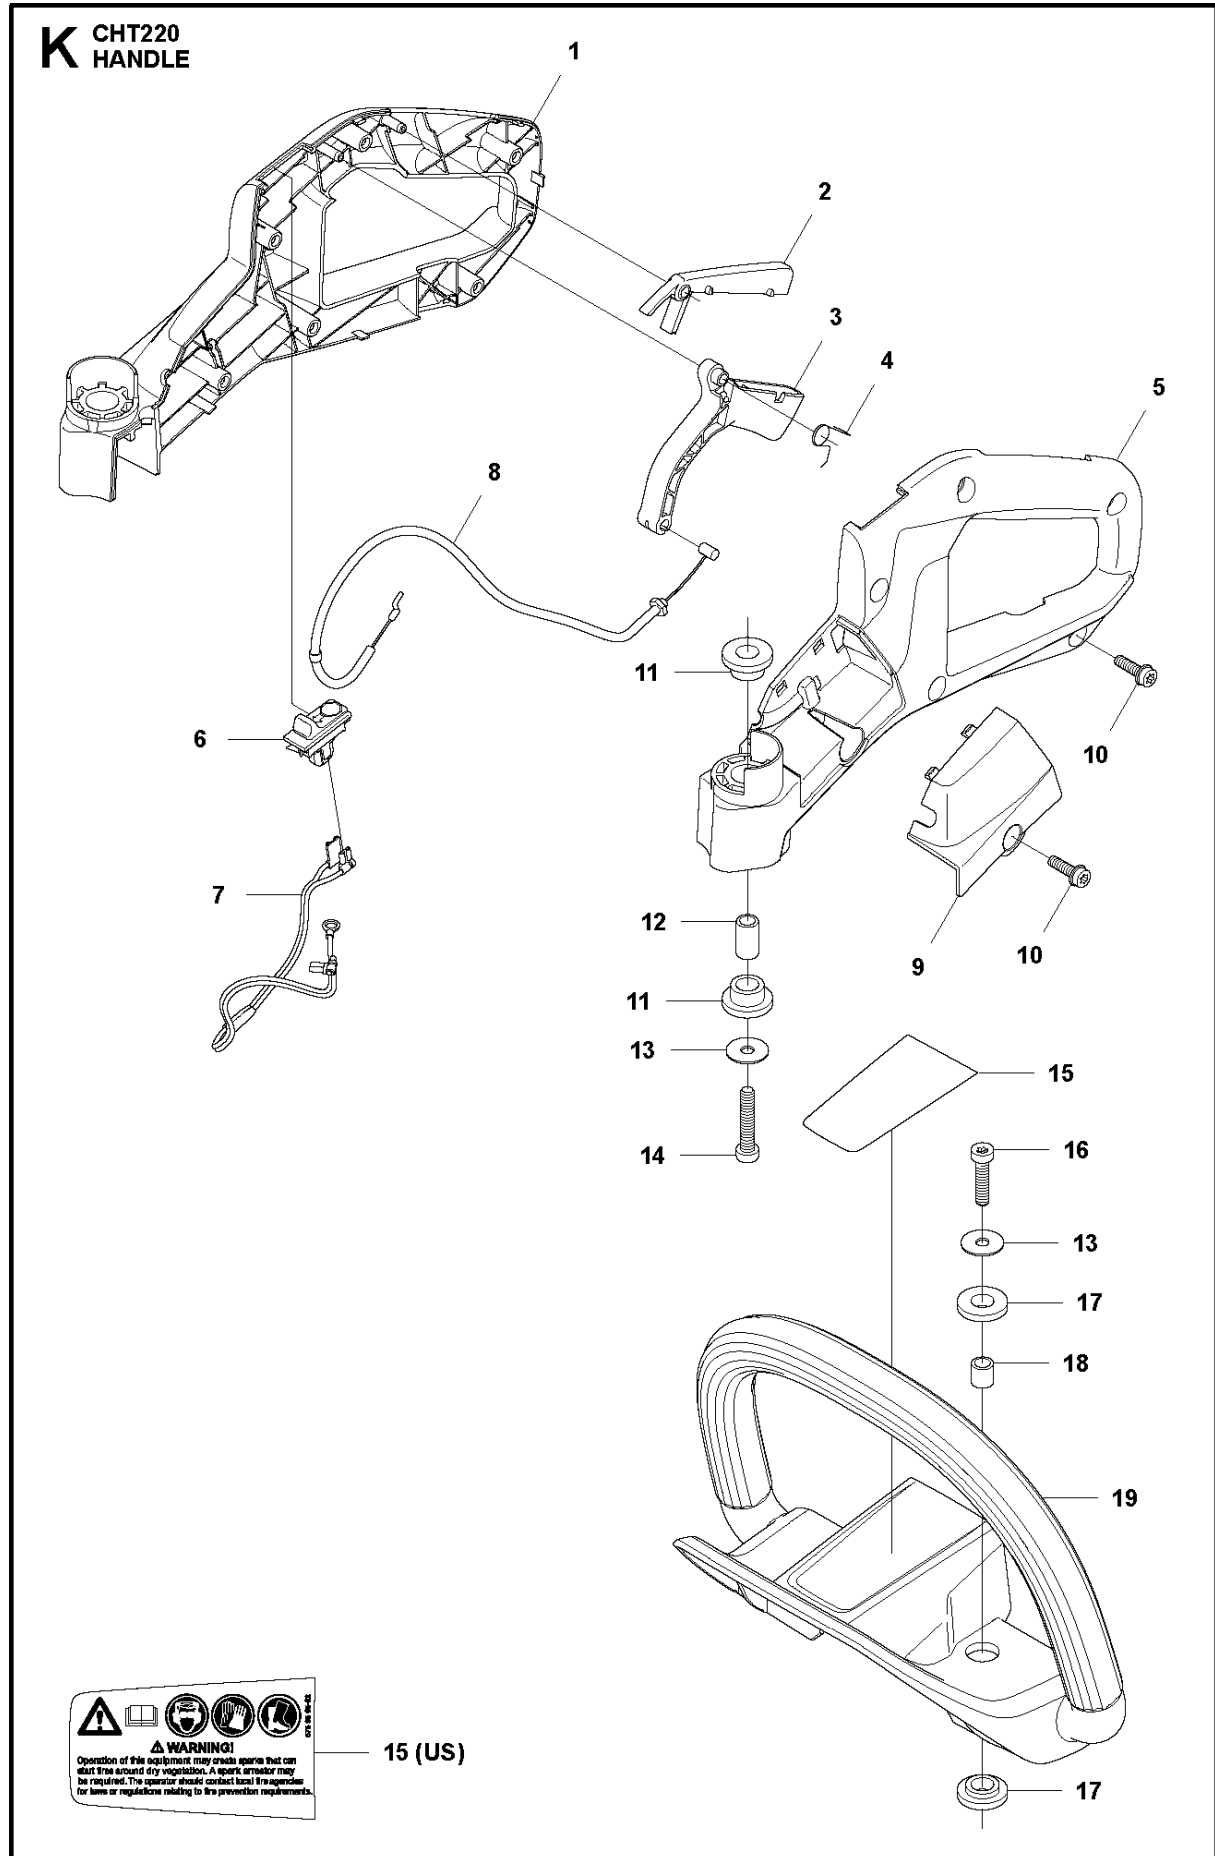

HANDLE & CONTROLS

CHT 220, 966712801

Ref	Part No	Description	Remark	QTY KIT
1	576 54 74-02	REAR HANDLE		1
2	504 08 97-02	THROTTLE LOCKOUT		1
3	504 08 94-02	THROTTLE CONTROL		1
4	504 08 96-01	SPRING		1
5	576 54 73-02	REAR HANDLE		1
6	537 41 90-01	SWITCH		1
7	574 48 88-02	SHORT CIRCUIT CABLE		1
8	575 57 21-01	THROTTLE CABLE ASSY		1
9	576 76 88-02	LID		1
10	573 92 58-01	SCREW ITXSCFT		6
11	525 63 35-01	ANTIVIBRATION ELEMENT		4
12	525 63 37-01	SLEEVE		2
13	734 18 14-55	WASHER		4
14	544 21 84-05	SCREW ITXSCM		2
15	587 13 00-02	LABEL		1
16	544 21 84-03	SCREW ITXSCM		2
17	525 63 36-01	ANTIVIBRATION ELEMENT		4
18	525 63 38-01	SLEEVE		2
19	504 09 12-02	HANDLE		1