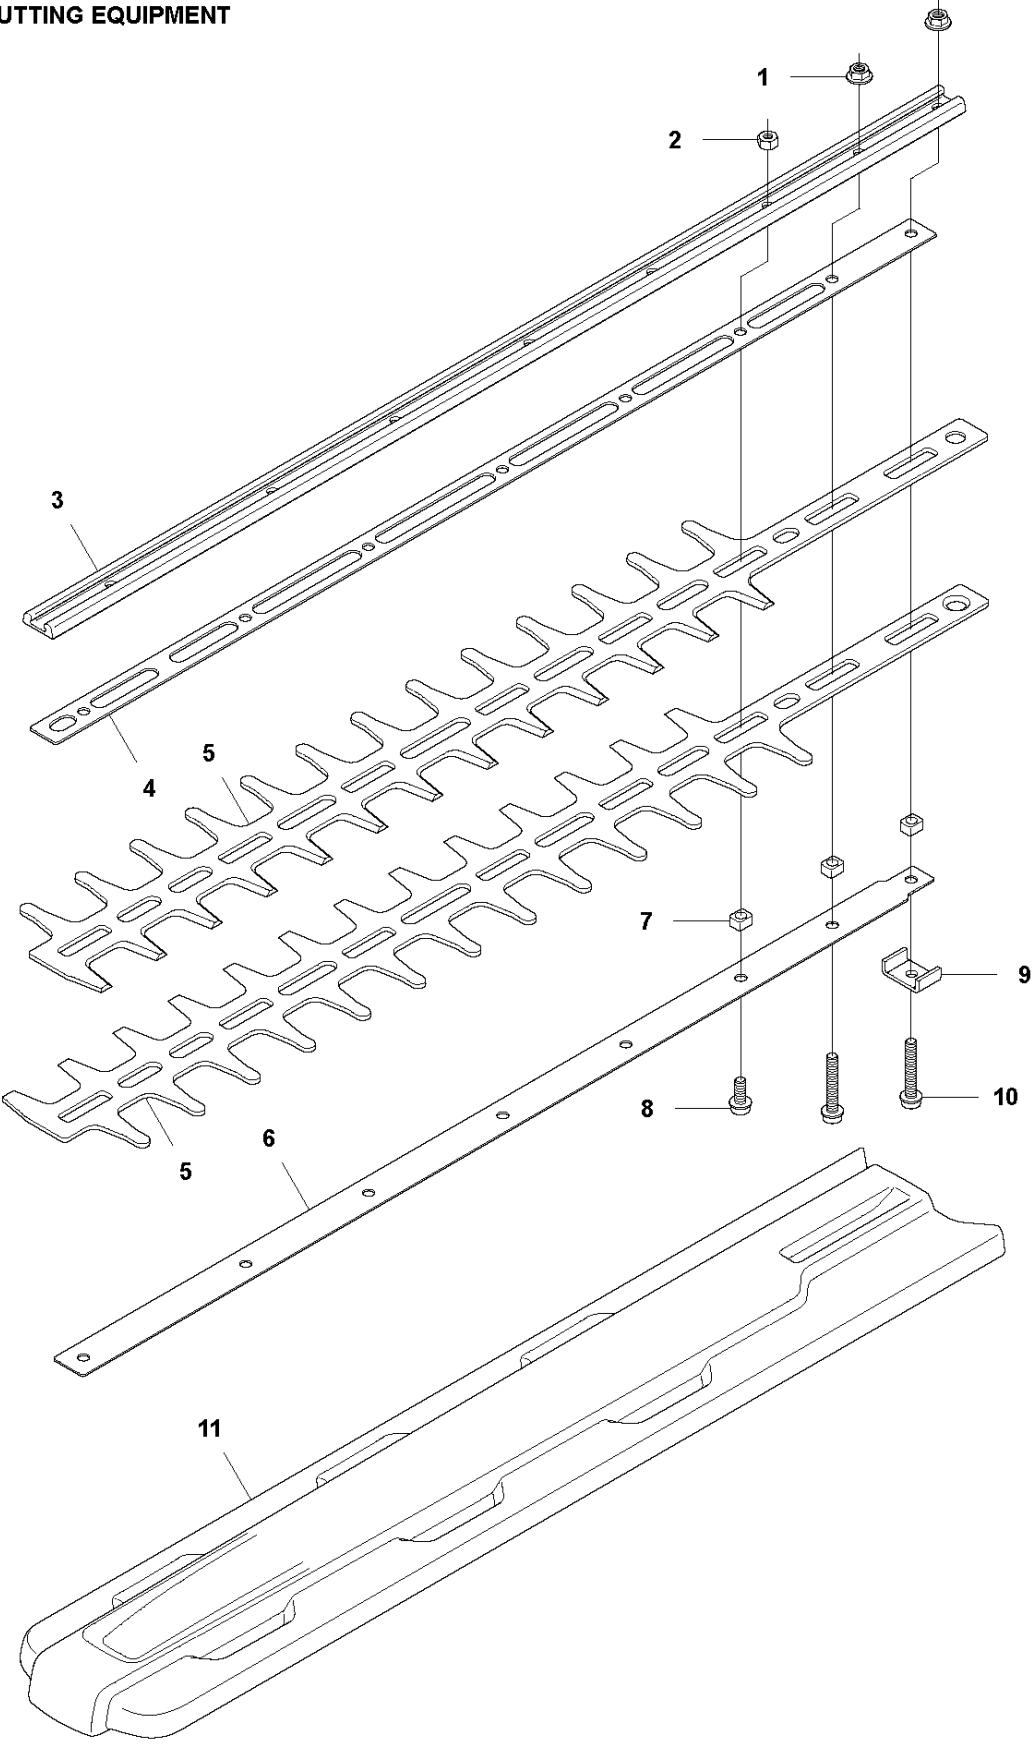

M CHT220
CUTTING EQUIPMENT

CUTTING EQUIPMENT

CHT 220, 966712801

Ref	Part No	Description	Remark	QTY KIT
1	731 71 14-51	HEXAGON NUT FLANGE		2
2	731 23 14-01	HEXAGON NUT		6
3	525 35 08-01	BAR		1
4	525 35 16-01	WEAR PLATE		1
5	525 35 14-01	BLADE		2
6	525 35 11-01	BAR		1
7	525 35 19-01	SPACER		8
8	525 75 51-05	SCREW ITXSCFM		6
9	525 35 20-01	BRACKET		1
10	525 75 51-03	SCREW ITXSCFM		2
11	577 26 90-03	TRANSPORT GUARD		1