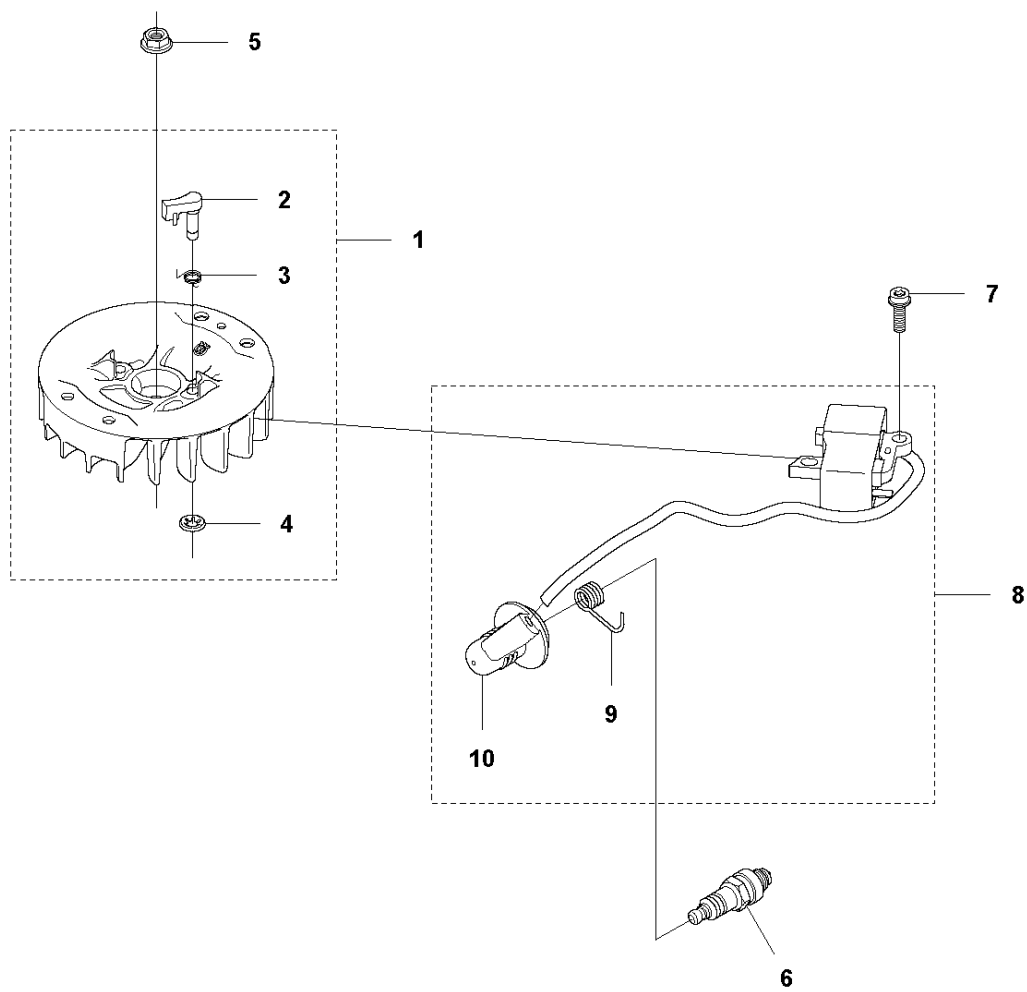

E CHT220
IGNITION SYSTEM

IGNITION SYSTEM

CHT 220, 966712801

Ref	Part No	Description	Remark	QTY KIT
1	525 73 95-01	FLYWHEEL ASSY		1
2	525 63 71-01	STARTER PAWL		2
3	573 95 15-01	SPRING		2
4	735 58 30-00	WASHER		2
5	731 71 16-51	HEXAGON NUT FLANGE		1
6	590 71 02-01	SPARK PLUG		1
7	525 75 51-01	SCREW ITXSCFM		2
8	525 87 33-01	IGNITION MODULE		1
9	501 48 56-01	CONTACT SPRING		1
10	577 57 25-01	SPARK PLUG CAP		1