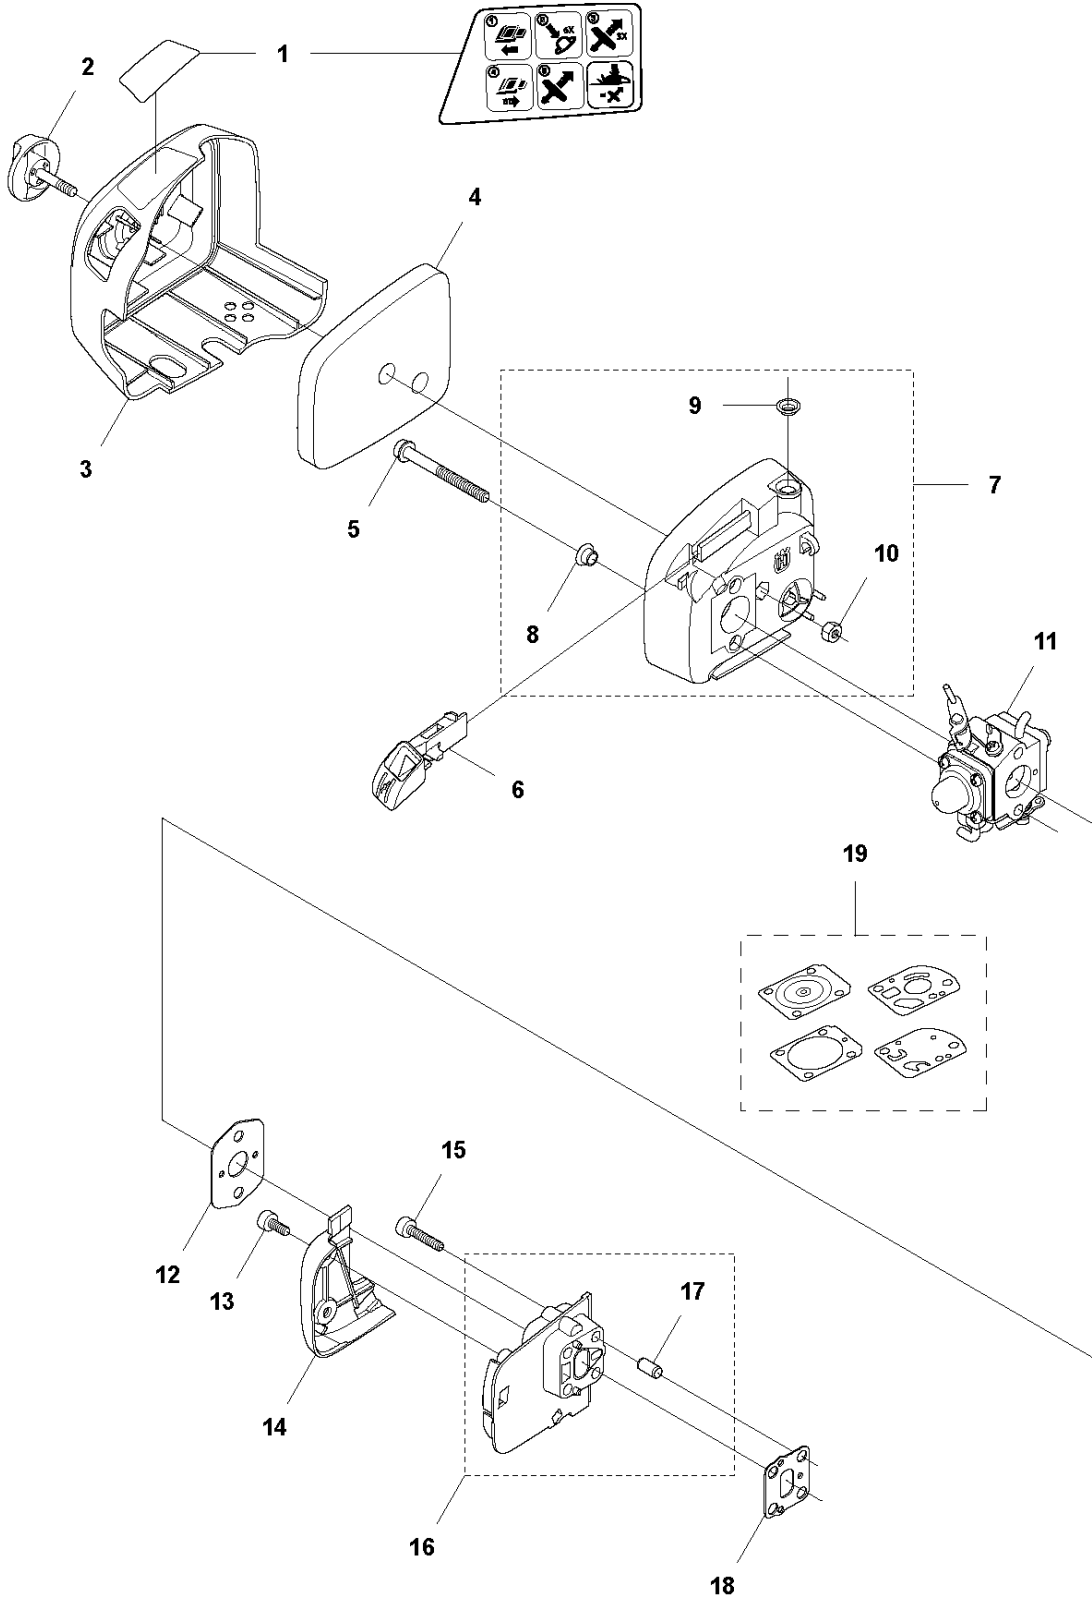

SPARE PARTS LIST

HEDGE TRIMMERS /POLE HEDGE
TRIMMERS

CHT 220, 966712801

N CHT220
ACCESSORIES

ACCESSORIES

CHT 220, 966712801

Ref	Part No	Description	Remark	QTY KIT
1	577 50 12-01	ACCESSORY BAG		1
2	577 76 56-01	GREASE		1
3	575 73 82-01	COMBINATION WRENCH		1
8	544 14 22-01	GREASE		1
9	544 14 21-01	GREASE		1
10	531 00 92-05	GREASE		1

C CHT220
CARBURETOR & AIRFILTER

CARBURETOR & AIR FILTER

CHT 220, 966712801

Ref	Part No	Description	Remark	QTY KIT
1	576 64 56-01	DECAL		1
2	537 21 32-02	KNOB		1
3	523 01 31-02	AIR FILTER COVER		1
4	523 01 34-01	AIR FILTER		1
5	573 92 58-02	SCREW ITXSCFT		2
6	523 01 25-01	CHOKE		1
7	523 01 27-02	FILTER HOLDER ASSY		1
8	544 10 58-02	TUBULAR RIVET		2
9	544 10 58-03	TUBULAR RIVET		1
10	731 23 14-01	HEXAGON NUT		1
11	523 01 24-01	CARBURETTOR		1
12	525 54 85-01	GASKET		1
13	574 44 40-02	SCREW ITXSCT		2
14	576 27 75-02	BRACKET		1
15	525 76 09-04	SCREW ITXSCM		4
16	525 74 17-02	MANIFOLD		1
17	522 91 13-01	TUBULAR RIVET		4
18	522 91 85-01	GASKET		1
19	588 98 60-01	KIT		1

H CHT220
CRANKCASE

CRANKCASE

CHT 220, 966712801

Ref	Part No	Description	Remark	QTY KIT
1	577 66 99-01	CRANKCASE		1
2	525 86 38-01	PIN		2
3	525 63 73-01	SEALING RING		2
4	735 31 27-10	CIRCLIP		2
5	525 82 50-01	SCREW ITXSCM		3
6	525 72 84-01	BALL BEARING		2
7	525 52 19-01	GASKET		1

J CH220
CRANK SHAFT

CRANKSHAFT

CHT 220, 966712801

Ref	Part No	Description	Remark	QTY KIT
1	577 67 00-01	CRANKSHAFT		1
2	575 50 49-01	NEEDLE BEARING		1
3	525 63 73-01	SEALING RING		2
4	525 72 84-01	BALL BEARING		2