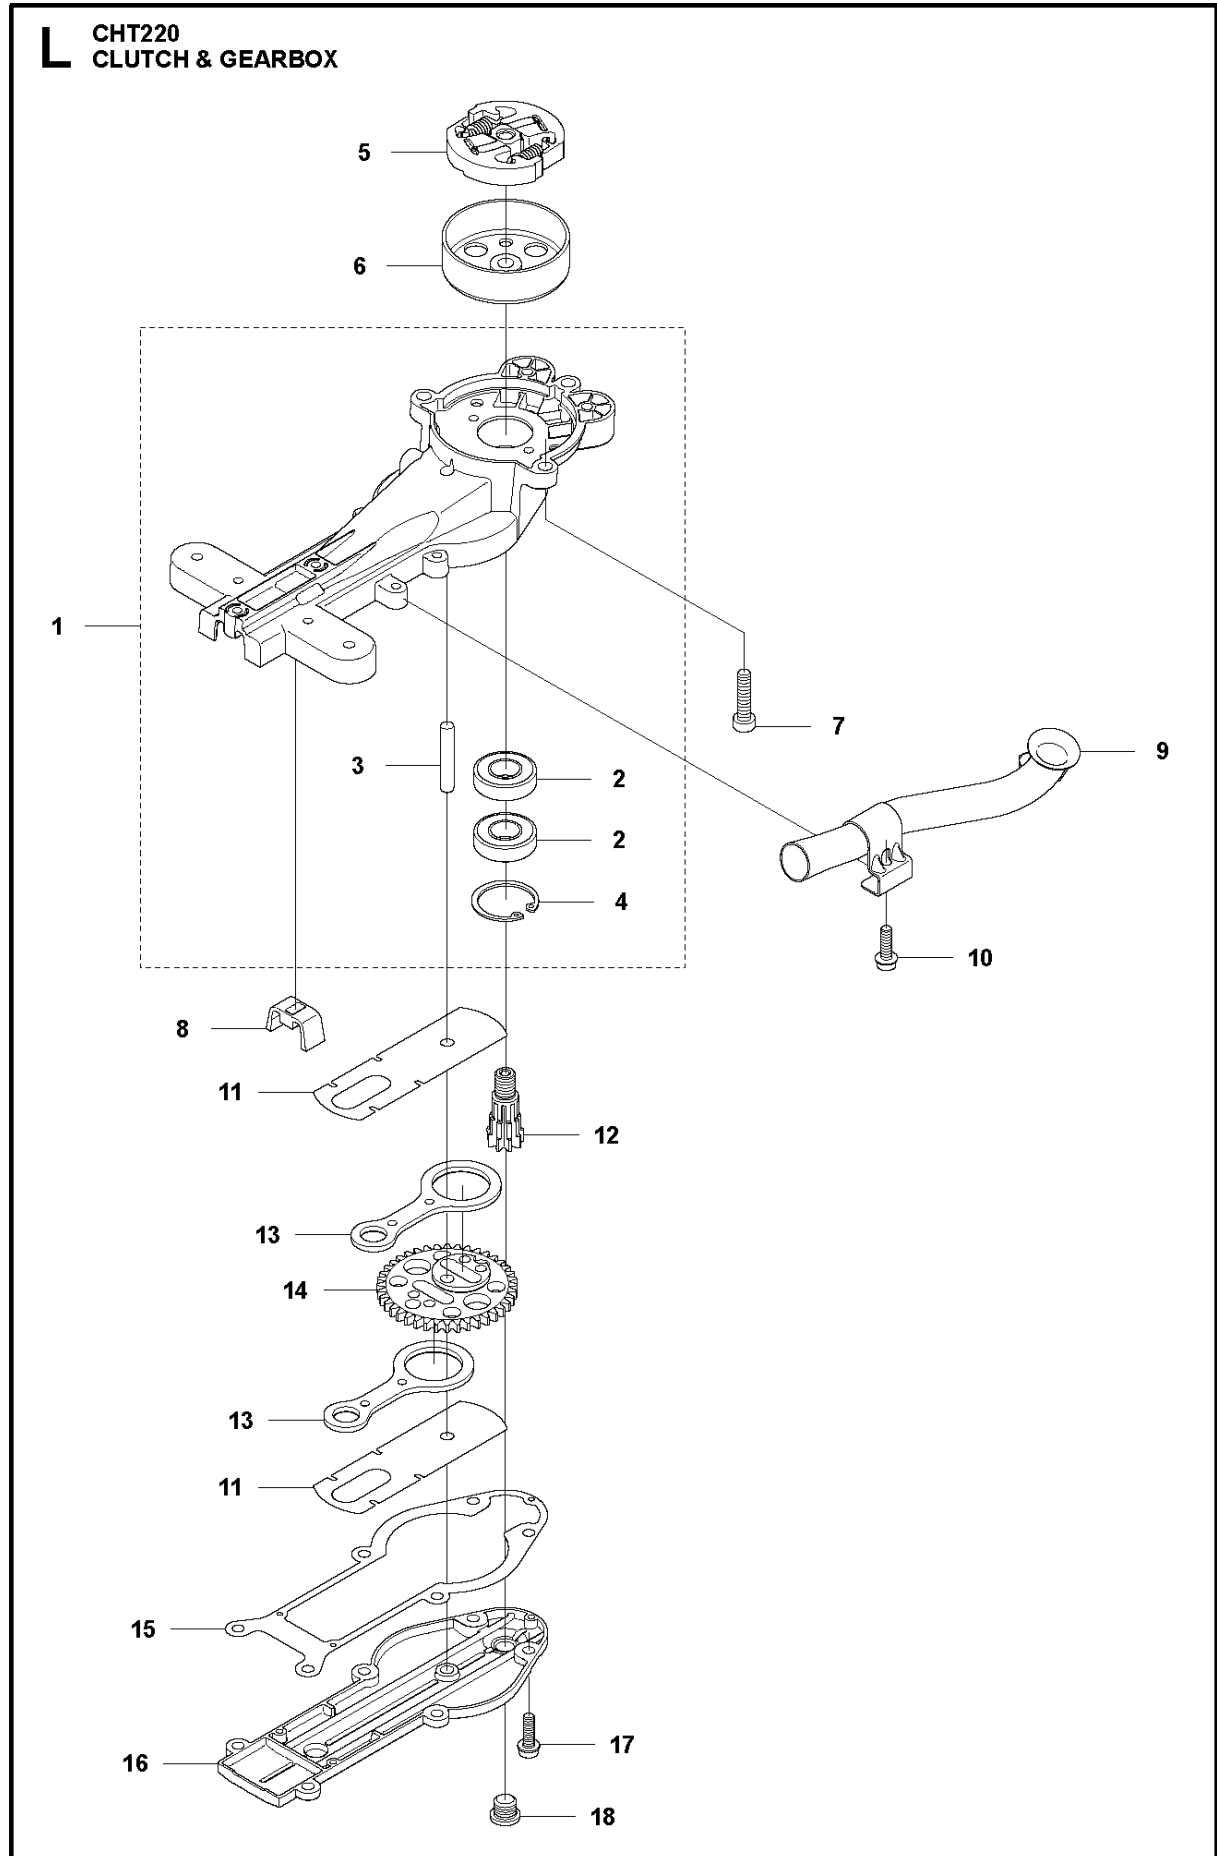

GEAR CASE

CHT 220, 966712801

Ref	Part No	Description	Remark	QTY KIT
1	577 64 76-01	GEAR HOUSING ASSY		1
2	738 21 01-04	BALL BEARING		2
3	525 52 81-01	PEN		1
4	506 44 93-01	CIRCLIP		1
5	504 08 47-01	CLUTCH ASSY		1
6	525 52 84-01	CLUTCH DRUM ASSY		1
7	544 21 84-03	SCREW ITXSCM		3
8	575 65 99-01	GASKET		1
9	523 01 36-01	EXHAUST PIPE ASSY		1
10	525 75 51-01	SCREW ITXSCFM		1
11	525 52 82-01	WEAR PLATE		2
12	525 52 89-01	GEAR WHEEL SHAFT		1
13	525 52 87-01	CONNECTING ROD		2
14	525 52 88-01	GEAR WHEEL		1
15	525 52 90-01	GASKET		1
16	525 52 83-01	HUB CAP		1
17	525 75 51-01	SCREW ITXSCFM		6
18	575 48 41-01	PLUG		1