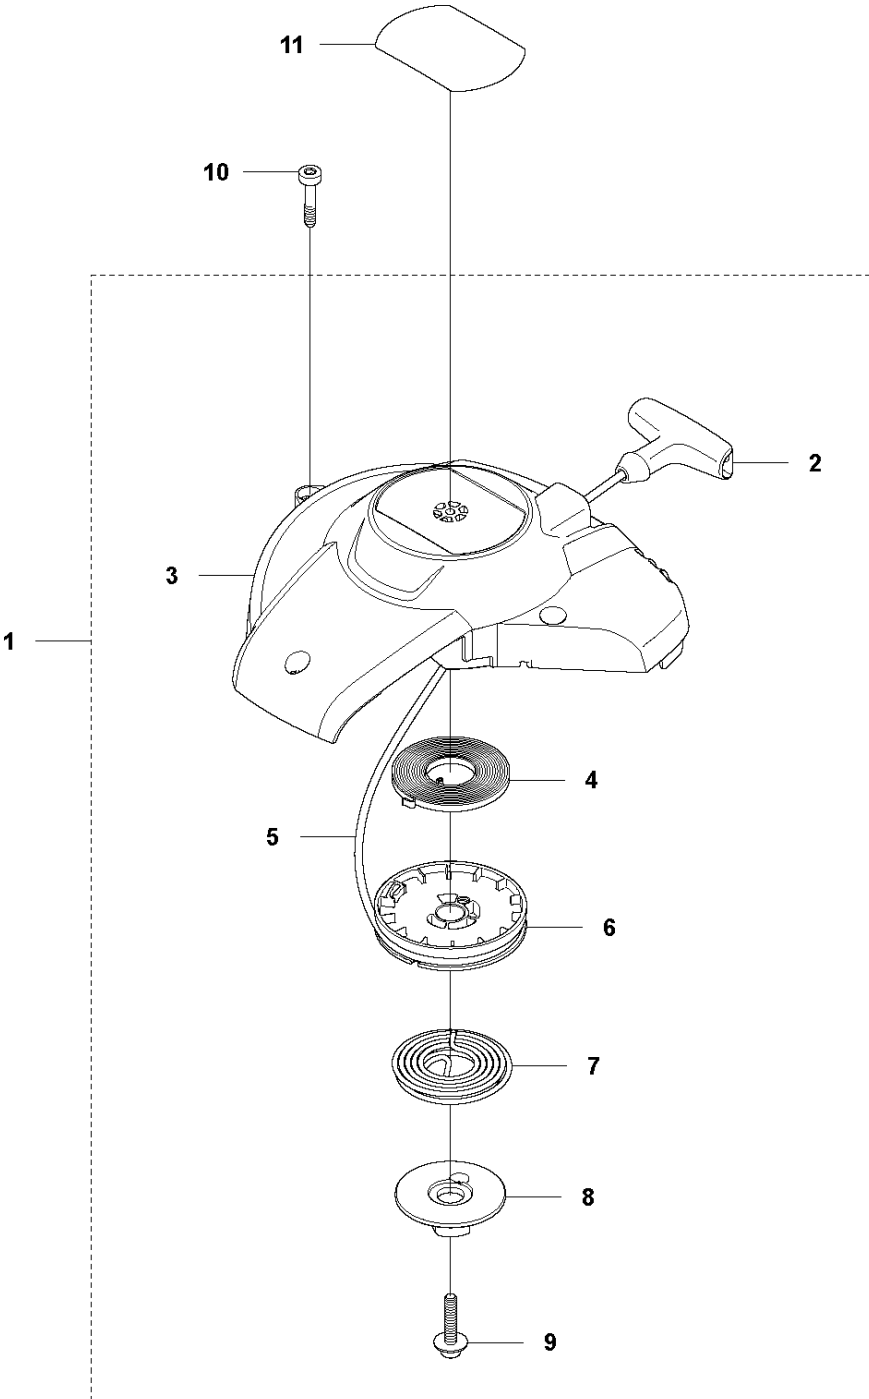

A CHT220
STARTER

STARTER

CHT 220, 966712801

Ref	Part No	Description	Remark	QTY KIT
1	523 00 92-02	STARTER ASSY		1
2	575 48 95-02	STARTER HANDLE		1
3	523 00 99-02	STARTER HOUSING		1
4	575 89 64-01	SPRING		1
5	574 28 69-02	STARTER CORD		1
6	523 01 07-01	STARTER PULLEY		1
7	523 01 10-01	SPRING		1
8	523 01 12-01	DRIVER		1
9	577 22 61-03	SCREW ITXSCT		1
10	504 08 80-01	SCREW ITXSCM		4
11	576 12 08-03	DECAL		1