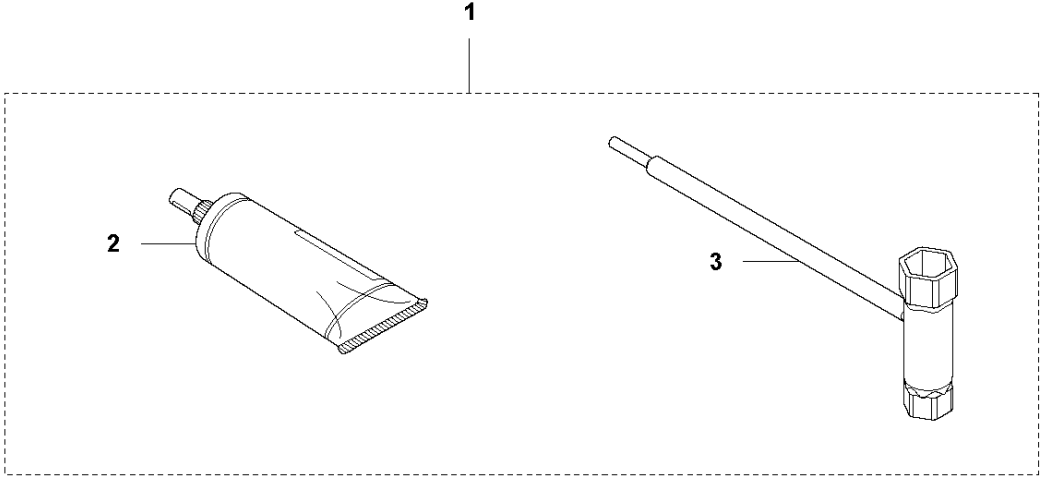

SPARE PARTS LIST

HEDGE TRIMMERS /POLE HEDGE
TRIMMERS

CHT 220, 966712801

N CHT220
ACCESSORIES

ACCESSORIES

CHT 220, 966712801

Ref	Part No	Description	Remark	QTY KIT
1	577 50 12-01	ACCESSORY BAG		1
2	577 76 56-01	GREASE		1
3	575 73 82-01	COMBINATION WRENCH		1
8	544 14 22-01	GREASE		1
9	544 14 21-01	GREASE		1
10	531 00 92-05	GREASE		1

C CHT220
CARBURETOR & AIRFILTER

CARBURETOR & AIR FILTER

CHT 220, 966712801

Ref	Part No	Description	Remark	QTY KIT
1	576 64 56-01	DECAL		1
2	537 21 32-02	KNOB		1
3	523 01 31-02	AIR FILTER COVER		1
4	523 01 34-01	AIR FILTER		1
5	573 92 58-02	SCREW ITXSCFT		2
6	523 01 25-01	CHOKE		1
7	523 01 27-02	FILTER HOLDER ASSY		1
8	544 10 58-02	TUBULAR RIVET		2
9	544 10 58-03	TUBULAR RIVET		1
10	731 23 14-01	HEXAGON NUT		1
11	523 01 24-01	CARBURETTOR		1
12	525 54 85-01	GASKET		1
13	574 44 40-02	SCREW ITXSCT		2
14	576 27 75-02	BRACKET		1
15	525 76 09-04	SCREW ITXSCM		4
16	525 74 17-02	MANIFOLD		1
17	522 91 13-01	TUBULAR RIVET		4
18	522 91 85-01	GASKET		1
19	588 98 60-01	KIT		1