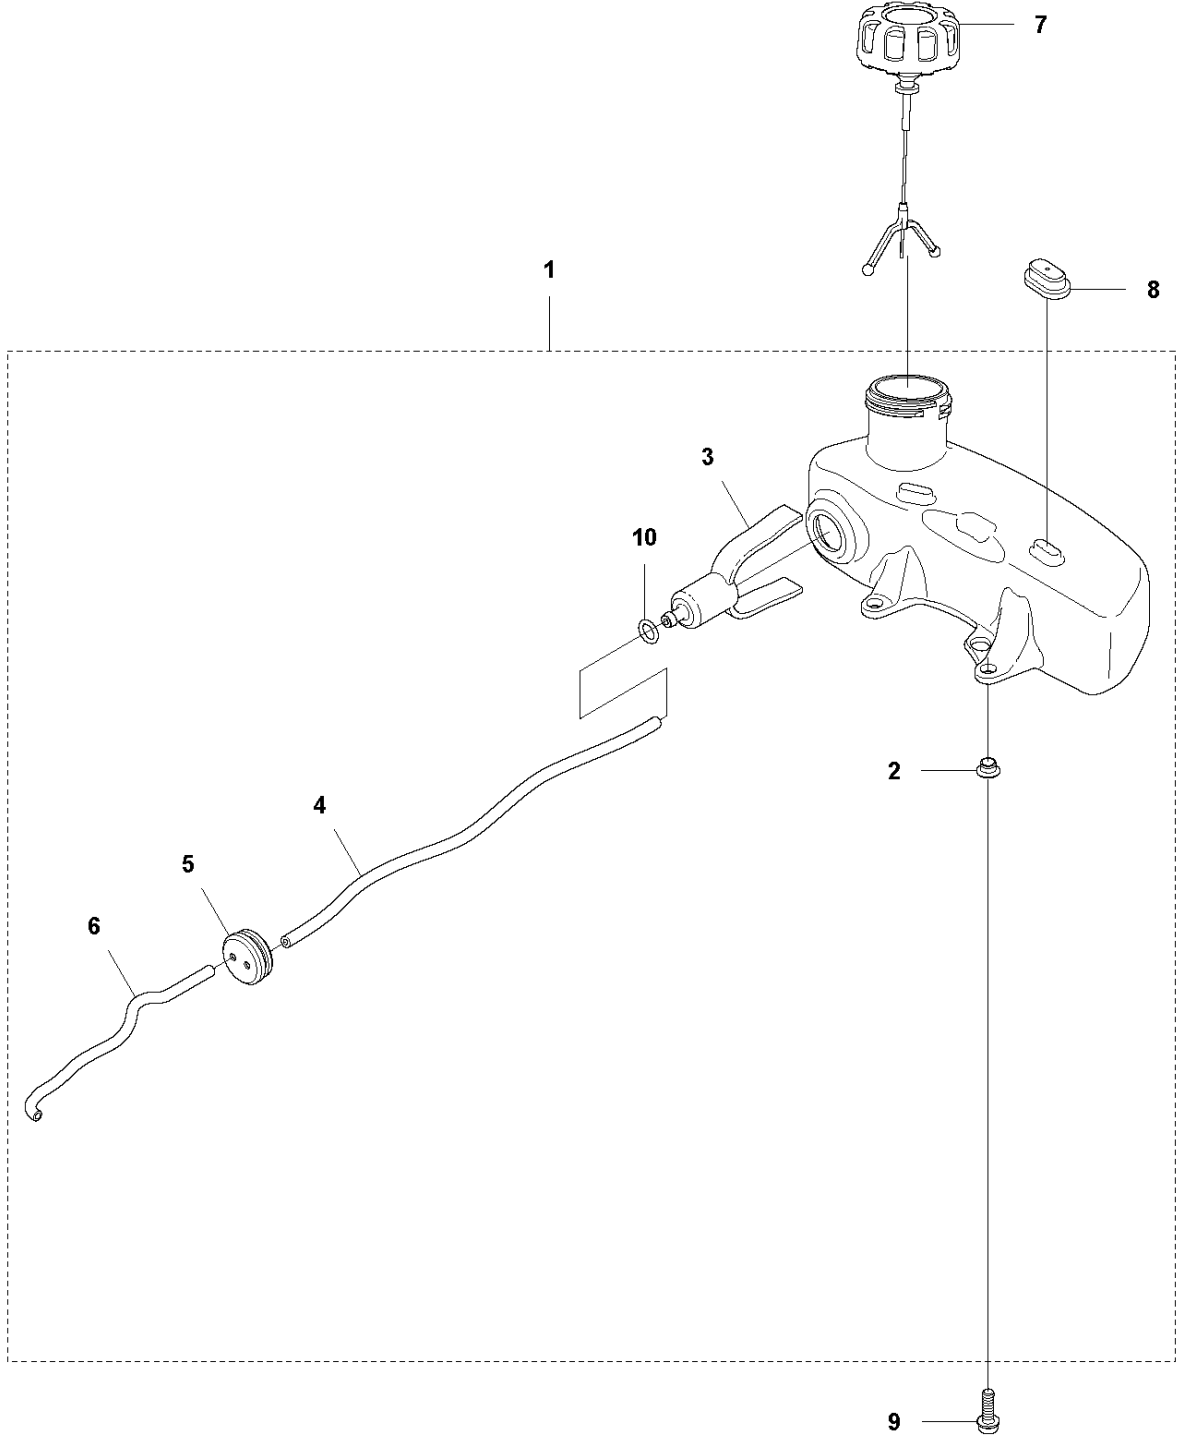

D CHT220
FUEL TANK

FUEL TANK

CHT 220, 966712801

Ref	Part No	Description	Remark	QTY KIT
1	523 01 42-03	TANK ASSY		1
2	544 10 58-02	TUBULAR RIVET		2
3	574 60 39-01	FUEL FILTER		1
4	544 32 50-02	FUEL HOSE		1
5	575 55 38-01	GROMMET		1
6	574 60 02-01	HOSE		1
7	504 11 32-01	TANK CAP		1
8	525 82 20-01	FUEL TANK ISOLATOR		2
9	525 75 51-01	SCREW ITXSCFM		2
10	537 18 49-01	O-RING		1