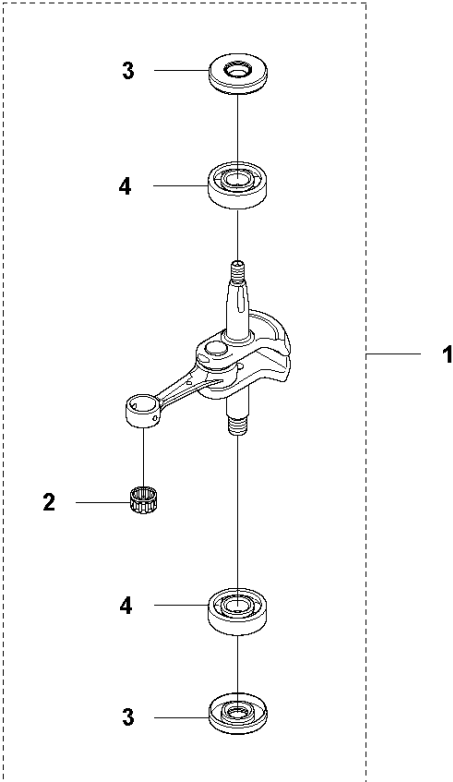

SPARE PARTS LIST

HEDGE TRIMMERS /POLE HEDGE
TRIMMERS

CHT 220, 966712801

N CHT220
ACCESSORIES

ACCESSORIES

CHT 220, 966712801

Ref	Part No	Description	Remark	QTY KIT
1	577 50 12-01	ACCESSORY BAG		1
2	577 76 56-01	GREASE		1
3	575 73 82-01	COMBINATION WRENCH		1
8	544 14 22-01	GREASE		1
9	544 14 21-01	GREASE		1
10	531 00 92-05	GREASE		1

C CHT220
CARBURETOR & AIRFILTER

CARBURETOR & AIR FILTER

CHT 220, 966712801

Ref	Part No	Description	Remark	QTY KIT
1	576 64 56-01	DECAL		1
2	537 21 32-02	KNOB		1
3	523 01 31-02	AIR FILTER COVER		1
4	523 01 34-01	AIR FILTER		1
5	573 92 58-02	SCREW ITXSCFT		2
6	523 01 25-01	CHOKE		1
7	523 01 27-02	FILTER HOLDER ASSY		1
8	544 10 58-02	TUBULAR RIVET		2
9	544 10 58-03	TUBULAR RIVET		1
10	731 23 14-01	HEXAGON NUT		1
11	523 01 24-01	CARBURETTOR		1
12	525 54 85-01	GASKET		1
13	574 44 40-02	SCREW ITXSCT		2
14	576 27 75-02	BRACKET		1
15	525 76 09-04	SCREW ITXSCM		4
16	525 74 17-02	MANIFOLD		1
17	522 91 13-01	TUBULAR RIVET		4
18	522 91 85-01	GASKET		1
19	588 98 60-01	KIT		1

H CHT220
CRANKCASE

CRANKCASE

CHT 220, 966712801

Ref	Part No	Description	Remark	QTY KIT
1	577 66 99-01	CRANKCASE		1
2	525 86 38-01	PIN		2
3	525 63 73-01	SEALING RING		2
4	735 31 27-10	CIRCLIP		2
5	525 82 50-01	SCREW ITXSCM		3
6	525 72 84-01	BALL BEARING		2
7	525 52 19-01	GASKET		1

J CH220
CRANK SHAFT

CRANKSHAFT

CHT 220, 966712801

Ref	Part No	Description	Remark	QTY KIT
1	577 67 00-01	CRANKSHAFT		1
2	575 50 49-01	NEEDLE BEARING		1
3	525 63 73-01	SEALING RING		2
4	525 72 84-01	BALL BEARING		2