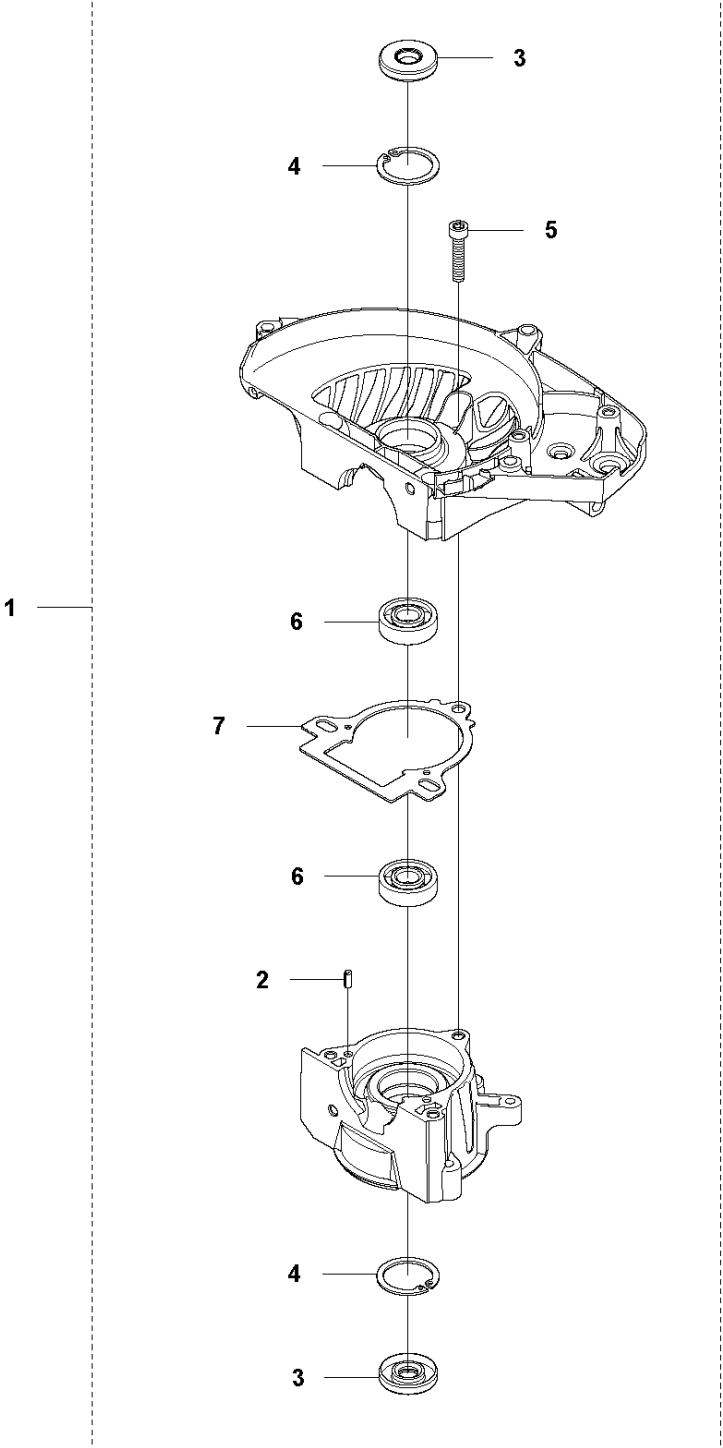

SPARE PARTS LIST

HEDGE TRIMMERS /POLE HEDGE
TRIMMERS

CHT 220, 966712801

N CHT220
ACCESSORIES

ACCESSORIES

CHT 220, 966712801

Ref	Part No	Description	Remark	QTY KIT
1	577 50 12-01	ACCESSORY BAG		1
2	577 76 56-01	GREASE		1
3	575 73 82-01	COMBINATION WRENCH		1
8	544 14 22-01	GREASE		1
9	544 14 21-01	GREASE		1
10	531 00 92-05	GREASE		1

C CHT220
CARBURETOR & AIRFILTER

CARBURETOR & AIR FILTER

CHT 220, 966712801

Ref	Part No	Description	Remark	QTY KIT
1	576 64 56-01	DECAL		1
2	537 21 32-02	KNOB		1
3	523 01 31-02	AIR FILTER COVER		1
4	523 01 34-01	AIR FILTER		1
5	573 92 58-02	SCREW ITXSCFT		2
6	523 01 25-01	CHOKE		1
7	523 01 27-02	FILTER HOLDER ASSY		1
8	544 10 58-02	TUBULAR RIVET		2
9	544 10 58-03	TUBULAR RIVET		1
10	731 23 14-01	HEXAGON NUT		1
11	523 01 24-01	CARBURETTOR		1
12	525 54 85-01	GASKET		1
13	574 44 40-02	SCREW ITXSCT		2
14	576 27 75-02	BRACKET		1
15	525 76 09-04	SCREW ITXSCM		4
16	525 74 17-02	MANIFOLD		1
17	522 91 13-01	TUBULAR RIVET		4
18	522 91 85-01	GASKET		1
19	588 98 60-01	KIT		1

H CHT220
CRANKCASE

CRANKCASE

CHT 220, 966712801

Ref	Part No	Description	Remark	QTY KIT
1	577 66 99-01	CRANKCASE		1
2	525 86 38-01	PIN		2
3	525 63 73-01	SEALING RING		2
4	735 31 27-10	CIRCLIP		2
5	525 82 50-01	SCREW ITXSCM		3
6	525 72 84-01	BALL BEARING		2
7	525 52 19-01	GASKET		1

J CH220
CRANK SHAFT

CRANKSHAFT

CHT 220, 966712801

Ref	Part No	Description	Remark	QTY KIT
1	577 67 00-01	CRANKSHAFT		1
2	575 50 49-01	NEEDLE BEARING		1
3	525 63 73-01	SEALING RING		2
4	525 72 84-01	BALL BEARING		2