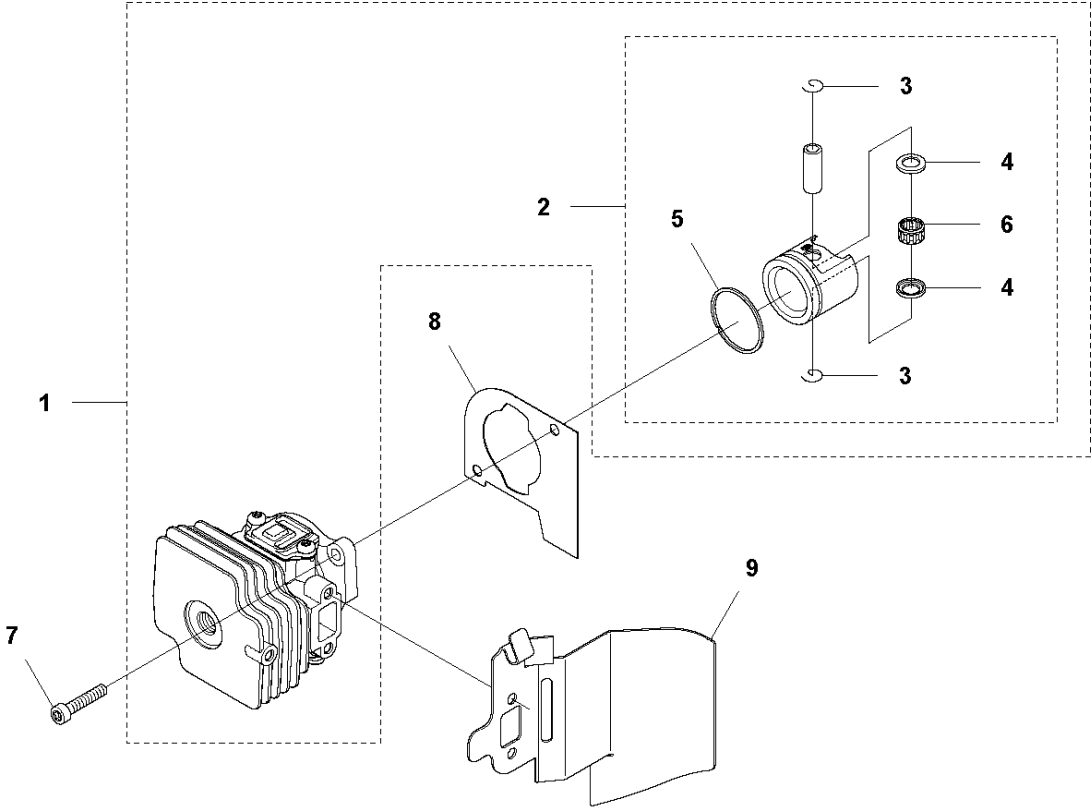

B CHT220
CYLINDER COVER

CYLINDER COVER

CHT 220, 966712801

Ref	Part No	Description	Remark	QTY KIT
1	525 74 47-02	HEAT PROTECTOR		1
2	504 08 80-01	SCREW ITXSCM		2
3	575 43 47-02	CYLINDER COVER ASSY		1
4	575 43 46-01	THREAD BUSHING		2

G CHT220
CYLINDER & PISTON

CYLINDER PISTON

CHT 220, 966712801

Ref	Part No	Description	Remark	QTY KIT
1	577 38 03-01	CYLINDER		1
2	510 22 36-02	PISTON ASSY		1
3	737 44 08-00	CIRCLIP		2
4	525 57 77-01	WASHER		2
5	505 15 58-01	PISTON RING		1
6	575 50 49-01	NEEDLE BEARING		1
7	525 82 50-01	SCREW ITXSCM		2
8	525 52 21-01	GASKET		1
9	523 01 35-01	HEAT DEFLECTOR		1