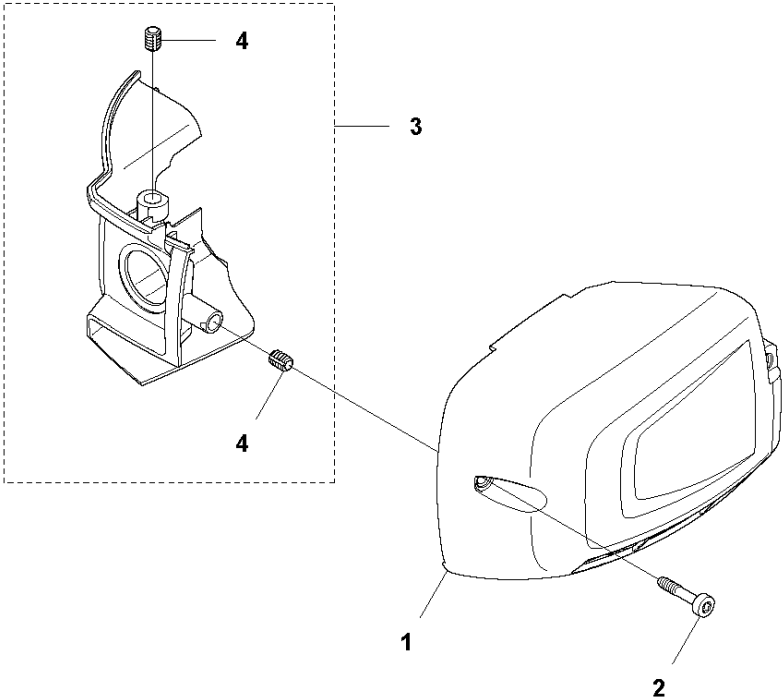

B CHT220
CYLINDER COVER

CYLINDER COVER

CHT 220, 966712801

Ref	Part No	Description	Remark	QTY KIT
1	525 74 47-02	HEAT PROTECTOR		1
2	504 08 80-01	SCREW ITXSCM		2
3	575 43 47-02	CYLINDER COVER ASSY		1
4	575 43 46-01	THREAD BUSHING		2