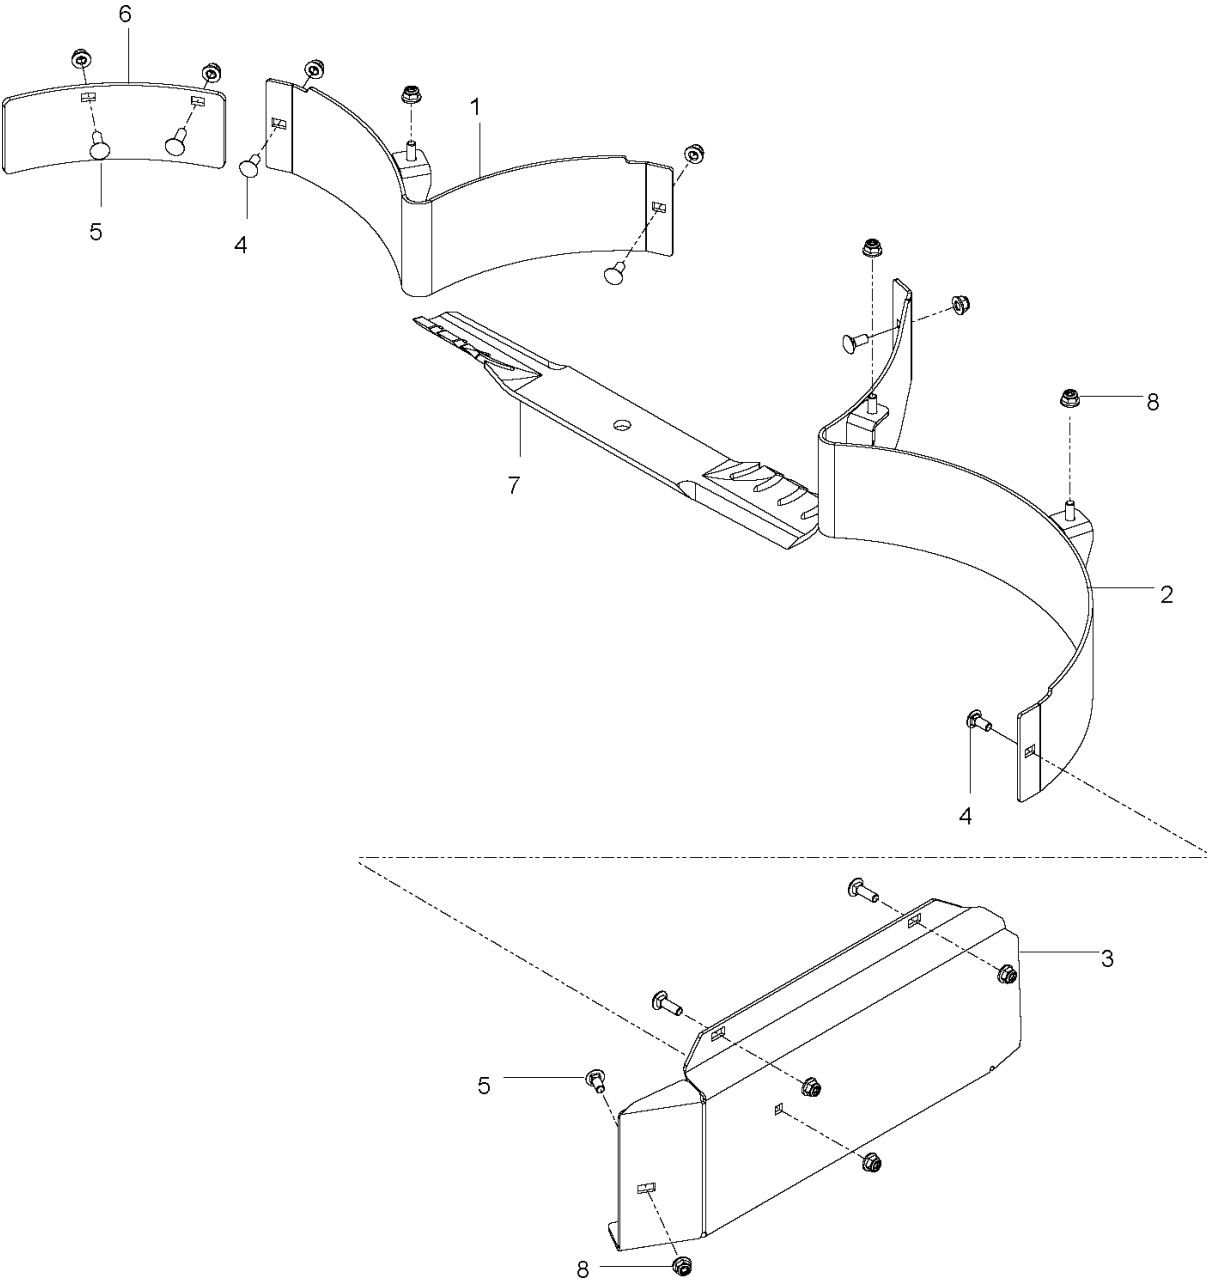

SPARE PARTS LIST

ACCESSORIES AND TOOLS

MULCH KIT 54, 966050401, 2009-08

PRODUCT COMPLETE

MULCH KIT 54, 966050401, 2009-08

| Ref | Part No | Description | Remark | QTY KIT |
|-----|--------------|---------------------|-----------|---------|
| 1 | 525 52 54-02 | WELDMENT | LT | 1 |
| 2 | 525 52 55-02 | WELDMENT | RT | 1 |
| 3 | 525 53 39-02 | HUB CAP | | 1 |
| 4 | 539 99 03-16 | BOLT | | 5 |
| 5 | 539 99 02-08 | SCREW | | 4 |
| 6 | 522 84 98-02 | BAFFLE | LT CORNER | 1 |
| 7 | 525 52 59-01 | BLADE | | 3 |
| 8 | 539 11 28-99 | NUT, 5/16-18, NYLOC | | 12 |